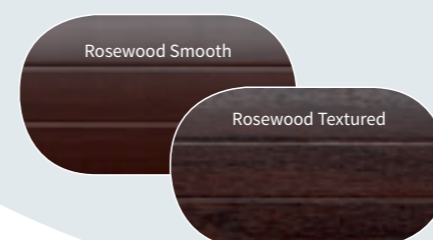

...OR CONTEMPORARY!

Wood effect

Important

The colours shown here are for illustration purposes only and limited by the printing process. Please ensure you have seen a sample of your selected colour.

There may be a slight shade and sheen difference between the door curtain and the bottom slat and other parts of the door such as the guides and the door housing box due to the different coating processes required for each element.

Over time some marking to the door curtain inside and out will occur in the course of operation. This is normal for all types of roller door.