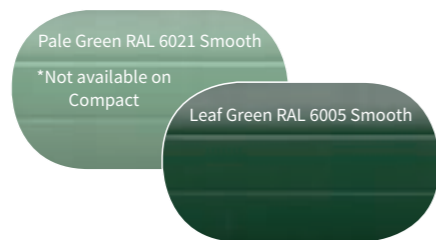

A spectrum of colours and finishes to suit every taste and style of home...

CLASSIC, HERITAGE...

Solid colours

THE BIGGEST RANGE

Textured, smooth and wood effects.

The door curtain of the Europa and Europa Compact is available in all of the finishes below. Many colours are available in smooth or textured finishes - see the swatches for availability.