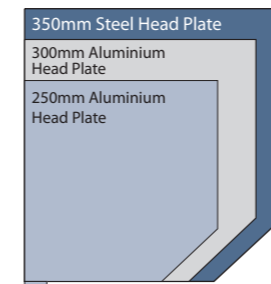

SPACE REQUIREMENTS

Headroom requirement