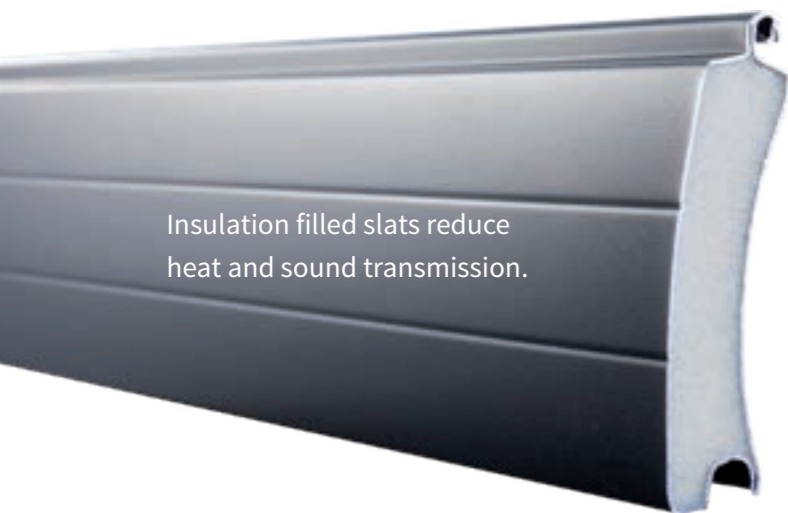

Insulation filled slats reduce heat and sound transmission.

STOP THOSE DRAUGHTS

Designed to keep the weather outside.

With a traditional garage door, gaps all around the door and no insulation make your garage a cold and unwelcoming space.

Europa has draught brushes inside the guide frame (which also help the door run smoothly and quietly), a rubber threshold seal and a draught brush at the top.

Europa is designed to significantly reduce the chill factor. Add to this the insulation filled door curtain and your garage really comes in from the cold.

Keeping out draughts that can quickly cool a space makes Europa ideal for homes with the garage underneath a bedroom.