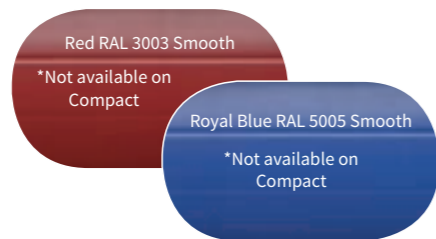

Solid colours

THE BIGGEST RANGE

Textured, smooth and wood effects.

The door curtain of the Europa and Europa Compact is available in all of the finishes below. Many colours are available in smooth or textured finishes - see the swatches for availability.

Smooth finishes are a factory applied, high grade powder coating that has a satin surface. Textured colours are a textured laminate applied over a powder-coated base adding an attractive yet subtle texture that also improves durability.