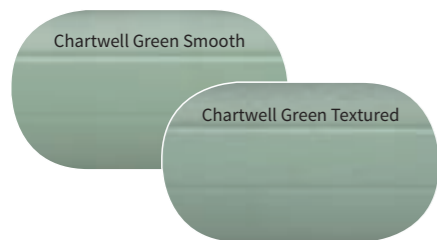

Solid colours

THE BIGGEST RANGE

Textured, smooth and wood effects.

The door curtain of the Europa and Europa Compact is available in all of the finishes below. Many colours are available in smooth or textured finishes - see the swatches for availability.

Smooth finishes are a factory applied, high grade powder coating that has a satin surface. Textured colours are a textured laminate applied over a powder-coated base adding an attractive yet subtle texture that also improves durability.