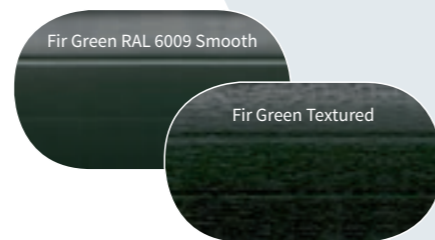

A spectrum of colours and finishes to suit every taste and style of home...

CLASSIC, HERITAGE...

Solid colours

THE BIGGEST RANGE

Textured, smooth and wood effects.

The door curtain of the Europa and Europa Compact is available in all of the finishes below. Many colours are available in smooth or textured finishes - see the swatches for availability.