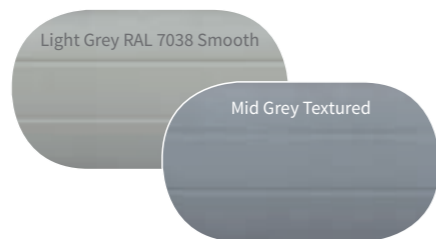

Solid colours

THE BIGGEST RANGE

Textured, smooth and wood effects.

The door curtain of the Europa and Europa Compact is available in all of the finishes below. Many colours are available in smooth or textured finishes - see the swatches for availability.

Smooth finishes are a factory applied, high grade powder coating that has a satin surface. Textured colours are a textured laminate applied over a powder-coated base adding an attractive yet subtle texture that also improves durability.