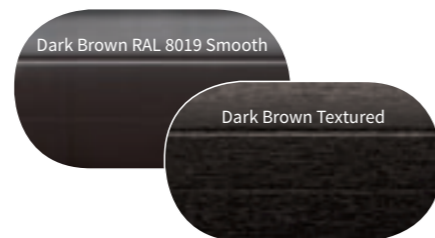

Solid colours

THE BIGGEST RANGE

Textured, smooth and wood effects.

The door curtain of the Europa and Europa Compact is available in all of the finishes below. Many colours are available in smooth or textured finishes - see the swatches for availability.

Smooth finishes are a factory applied, high grade powder coating that has a satin surface. Textured colours are a textured laminate applied over a powder-coated base adding an attractive yet subtle texture that also improves durability.