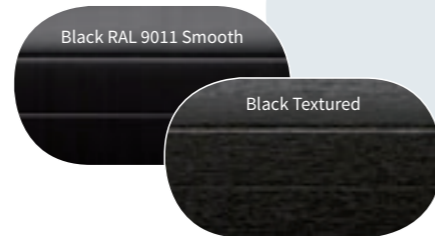

Solid colours

THE BIGGEST RANGE

Textured, smooth and wood effects.

The door curtain of the Europa and Europa Compact is available in all of the finishes below. Many colours are available in smooth or textured finishes - see the swatches for availability.

Smooth finishes are a factory applied, high grade powder coating that has a satin surface. Textured colours are a textured laminate applied over a powder-coated base adding an attractive yet subtle texture that also improves durability.