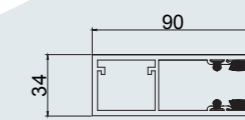

Maximum door height for each head plate size

3000mm
2350mm

GUIDES

WINDOW SECURITY

Protect vulnerable windows with a stylish and discrete security solution.

CALLISTO - SECURITY AND SHADING IN ONE...

Callisto aluminium security shutters are an effective solution to security at home.