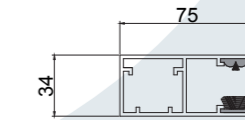

Maximum door height for each head plate size

3000mm
2350mm

GUIDES

WINDOW SECURITY

Protect vulnerable windows with a stylish and discrete security solution.

CALLISTO - SECURITY AND SHADING IN ONE...

Callisto aluminium security shutters are an effective solution to security at home.