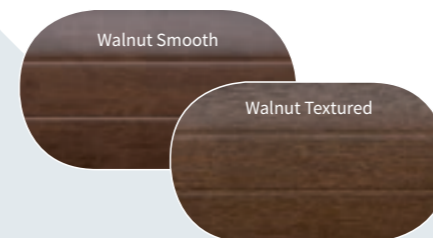

...OR CONTEMPORARY!

Wood effect

Important

The colours shown here are for illustration purposes only and limited by the printing process. Please ensure you have seen a sample of your selected colour.

There may be a slight shade and sheen difference between the door curtain and the bottom slat and other parts of the door such as the guides and the door housing box due to the different coating processes required for each element.

Over time some marking to the door curtain inside and out will occur in the course of operation. This is normal for all types of roller door.