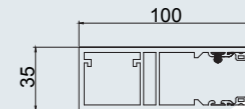

Maximum door height for each head plate size

3000mm
2350mm

GUIDES

WINDOW SECURITY

Protect vulnerable windows with a stylish and discrete security solution.

CALLISTO - SECURITY AND SHADING IN ONE...

Callisto aluminium security shutters are an effective solution to security at home.