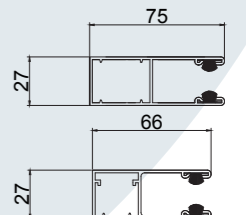

SPACE REQUIREMENTS

Headroom requirement

Maximum height inclusive of head plates

Maximum door height for each head plate size

4000mm
3000mm
2000mm

Headroom requirement

Maximum height inclusive of head plates

Maximum door height for each head plate size

3000mm
2350mm

GUIDES

WINDOW SECURITY

Protect vulnerable windows with a stylish and discrete security solution.

CALLISTO - SECURITY AND SHADING IN ONE...

Callisto aluminium security shutters are an effective solution to security at home.