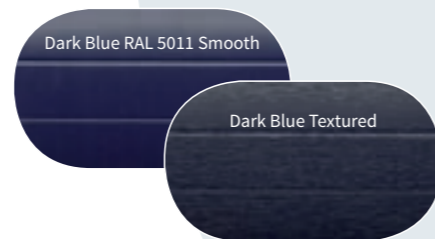

Solid colours

THE BIGGEST RANGE

Textured, smooth and wood effects.

The door curtain of the Europa and Europa Compact is available in all of the finishes below. Many colours are available in smooth or textured finishes - see the swatches for availability.

Smooth finishes are a factory applied, high grade powder coating that has a satin surface. Textured colours are a textured laminate applied over a powder-coated base adding an attractive yet subtle texture that also improves durability.